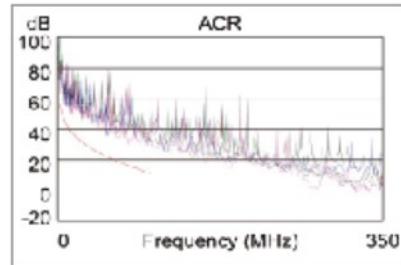

PRODUCT DIMENSION

CONSTRUCTION

<i>Description</i>	<i>Parameter</i>
Contact resistance(max)	20mΩ
Insulation resistance(min)	500MΩ
Return loss(dB)	5.8dB

Ningbo Doppler Communication Co., Ltd.

NO.19, BINHAISAN ROAD, HANGZHOU BAY NEW ZONE, NINGBO, ZHEJIANG PROVINCE, CHINA. 315336

Ningbo Doppler Communication Co. Ltd. reserves the right to change specifications without prior notice

PRODUCT PERFORMANCE

Length (m), Limit 90.0	[Pair 78]	76.5
Prop. Delay (ns), Limit 498	[Pair 36]	376
Delay Skew (ns), Limit 44	[Pair 36]	6
Resistance (ohms)		N/A
Insertion Loss Margin (dB)	[Pair 36]	4.3
Frequency (MHz)	[Pair 36]	100.0
Limit (dB)	[Pair 36]	21.0