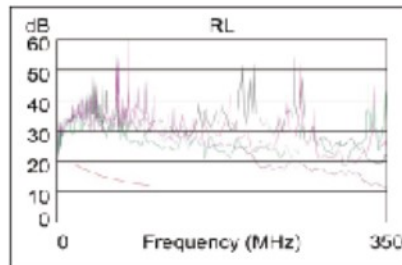

PRODUCT DIMENSION

CONSTRUCTION

<i>Description</i>	<i>Parameter</i>
Contact resistance(max)	20mΩ
Insulation resistance(min)	500MΩ
Return loss(dB)	5.8dB

Ningbo Doppler Communication Co., Ltd.

NO.19, BINHAISAN ROAD, HANGZHOU BAY NEW ZONE, NINGBO, ZHEJIANG PROVINCE, CHINA. 315336

Ningbo Doppler Communication Co. Ltd. reserves the right to change specifications without prior notice

PRODUCT PERFORMANCE

Length (m), Limit 90.0	[Pair 78]	76.5
Prop. Delay (ns), Limit 498	[Pair 36]	376
Delay Skew (ns), Limit 44	[Pair 36]	6
Resistance (ohms)		N/A
Insertion Loss Margin (dB)	[Pair 36]	4.3
Frequency (MHz)	[Pair 36]	100.0
Limit (dB)	[Pair 36]	21.0