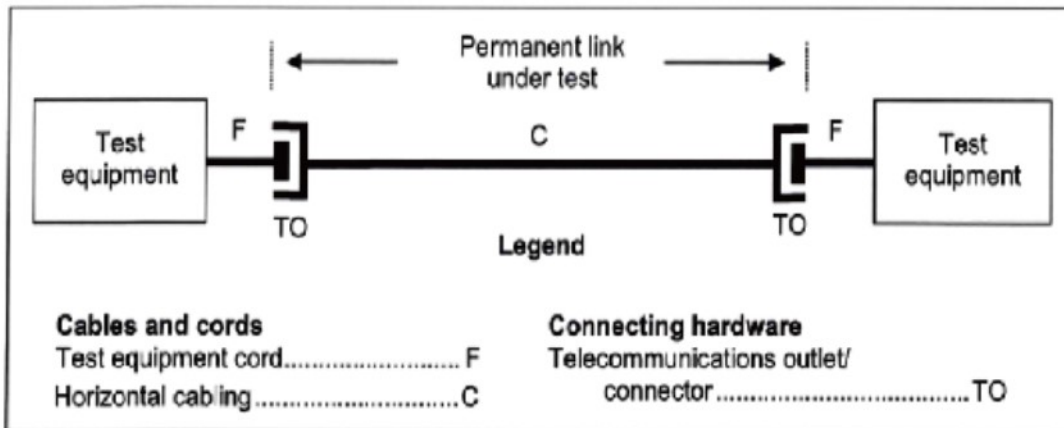

Ningbo Doppler Communication Co. Ltd. reserves the right to change specifications without prior notice

PRODUCT PERFORMANCE

Length (m), Limit 90.0	[Pair 78]	76.5
Prop. Delay (ns), Limit 498	[Pair 36]	376
Delay Skew (ns), Limit 44	[Pair 36]	6
Resistance (ohms)		N/A
Insertion Loss Margin (dB)	[Pair 36]	4.3
Frequency (MHz)	[Pair 36]	100.0
Limit (dB)	[Pair 36]	21.0