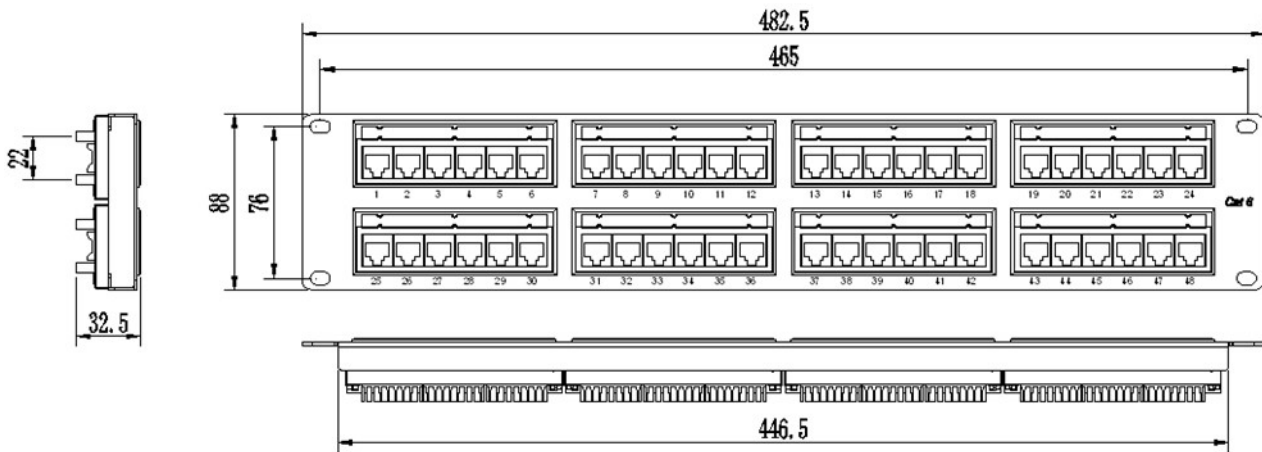

PRODUCT DIMENSION

CONSTRUCTION

<i>Description</i>	<i>Parameter</i>
Contact resistance(max)	20mΩ
Insulation resistance(min)	500MΩ
Return loss(dB)	5.8dB

Ningbo Doppler Communication Co., Ltd.

NO.19, BINHAISAN ROAD, HANGZHOU BAY NEW ZONE, NINGBO, ZHEJIANG PROVINCE, CHINA. 315336

Ningbo Doppler Communication Co. Ltd. reserves the right to change specifications without prior notice