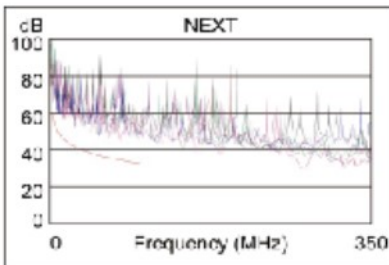

PRODUCT DIMENSION

CONSTRUCTION

<i>Description</i>	<i>Parameter</i>
Contact resistance(max)	20mΩ
Insulation resistance(min)	500MΩ
Return loss(dB)	5.8dB

Ningbo Doppler Communication Co., Ltd.

NO.19, BINHAISAN ROAD, HANGZHOU BAY NEW ZONE, NINGBO, ZHEJIANG PROVINCE, CHINA. 315336

Ningbo Doppler Communication Co. Ltd. reserves the right to change specifications without prior notice

PRODUCT PERFORMANCE

Length (m), Limit 90.0	[Pair 78]	76.5
Prop. Delay (ns), Limit 498	[Pair 36]	376
Delay Skew (ns), Limit 44	[Pair 36]	6
Resistance (ohms)		N/A
Insertion Loss Margin (dB)	[Pair 36]	4.3
Frequency (MHz)	[Pair 36]	100.0
Limit (dB)	[Pair 36]	21.0