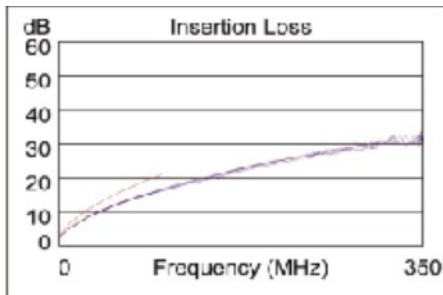

PRODUCT DIMENSION

CONSTRUCTION

<i>Description</i>	<i>Parameter</i>
Contact resistance(max)	20mΩ
Insulation resistance(min)	500MΩ
Return loss(dB)	5.8dB

Ningbo Doppler Communication Co., Ltd.

NO.19, BINHAISAN ROAD, HANGZHOU BAY NEW ZONE, NINGBO, ZHEJIANG PROVINCE, CHINA. 315336

Ningbo Doppler Communication Co. Ltd. reserves the right to change specifications without prior notice

PRODUCT PERFORMANCE

Length (m), Limit 90.0	[Pair 78]	76.5
Prop. Delay (ns), Limit 498	[Pair 36]	376
Delay Skew (ns), Limit 44	[Pair 36]	6
Resistance (ohms)		N/A
Insertion Loss Margin (dB)	[Pair 36]	4.3
Frequency (MHz)	[Pair 36]	100.0
Limit (dB)	[Pair 36]	21.0