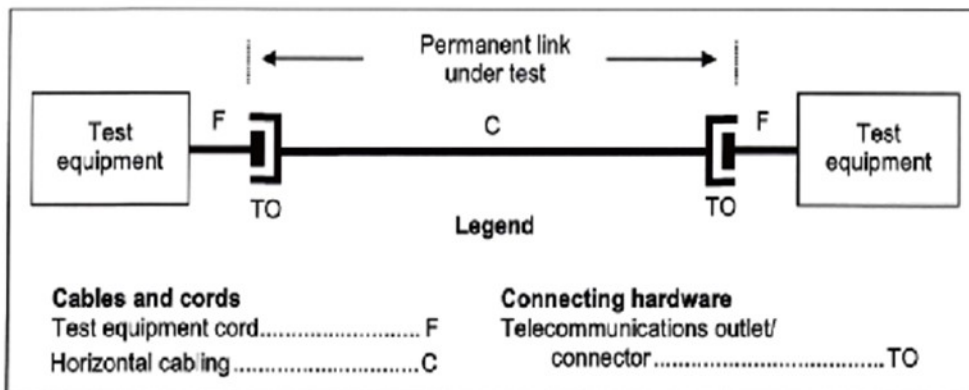

Ningbo Doppler Communication Co. Ltd. reserves the right to change specifications without prior notice

PRODUCT PERFORMANCE

Length (m), Limit 90.0	[Pair 78]	76.5
Prop. Delay (ns), Limit 498	[Pair 36]	376
Delay Skew (ns), Limit 44	[Pair 36]	6
Resistance (ohms)		N/A
Insertion Loss Margin (dB)		
Frequency (MHz)	[Pair 36]	100.0
Limit (dB)	[Pair 36]	21.0