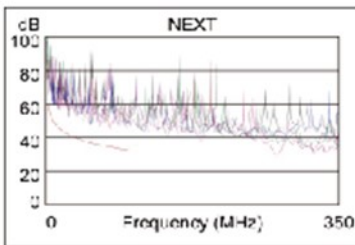

PRODUCT DIMENSION

CONSTRUCTION

<i>Description</i>	<i>Parameter</i>
Contact resistance(max)	20mΩ
Insulation resistance(min)	500MΩ
Return loss(dB)	5.8dB

Ningbo Doppler Communication Co., Ltd.

NO.19, BINHAISAN ROAD, HANGZHOU BAY NEW ZONE, NINGBO,ZHEJIANG PROVINCE,CHINA.315336

Ningbo Doppler Communication Co. Ltd. reserves the right to change specifications without prior notice

PRODUCT PERFORMANCE

Length (m), Limit 90.0	[Pair 78]	76.5
Prop. Delay (ns), Limit 498	[Pair 36]	376
Delay Skew (ns), Limit 44	[Pair 36]	6
Resistance (ohms)		N/A
Insertion Loss Margin (dB)		
Frequency (MHz)	[Pair 36]	100.0
Limit (dB)	[Pair 36]	21.0