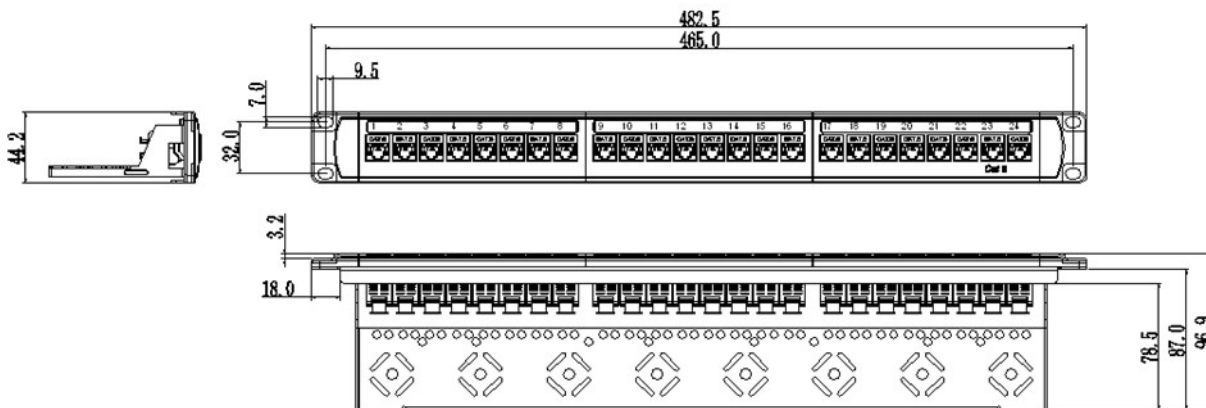

PRODUCT DIMENSION

CONSTRUCTION

<i>Description</i>	<i>Parameter</i>
Contact resistance(max)	20mΩ
Insulation resistance(min)	500MΩ
Return loss(dB)	5.8dB

Ningbo Doppler Communication Co., Ltd.

NO.19, BINHAISAN ROAD, HANGZHOU BAY NEW ZONE, NINGBO,ZHEJIANG PROVINCE,CHINA.315336

Ningbo Doppler Communication Co. Ltd. reserves the right to change specifications without prior notice