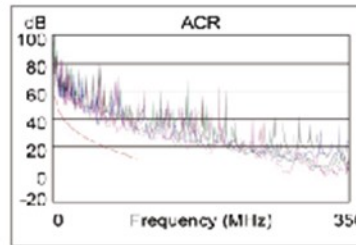

PRODUCT DIMENSION

CONSTRUCTION

<i>Description</i>	<i>Parameter</i>
Contact resistance(max)	20mΩ
Insulation resistance(min)	500MΩ
Return loss(dB)	5.8dB

Ningbo Doppler Communication Co., Ltd.

NO.19, BINHAISAN ROAD, HANGZHOU BAY NEW ZONE, NINGBO,ZHEJIANG PROVINCE,CHINA.315336

Ningbo Doppler Communication Co. Ltd. reserves the right to change specifications without prior notice

PRODUCT PERFORMANCE

Length (m), Limit 90.0	[Pair 78]	76.5
Prop. Delay (ns), Limit 498	[Pair 36]	376
Delay Skew (ns), Limit 44	[Pair 36]	6
Resistance (ohms)		N/A
Insertion Loss Margin (dB)		
Frequency (MHz)	[Pair 36]	100.0
Limit (dB)	[Pair 36]	21.0