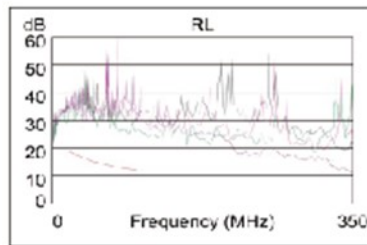

PRODUCT DIMENSION

CONSTRUCTION

<i>Description</i>	<i>Parameter</i>
Contact resistance(max)	20mΩ
Insulation resistance(min)	500MΩ
Return loss(dB)	5.8dB

Ningbo Doppler Communication Co., Ltd.

NO.19, BINHAISAN ROAD, HANGZHOU BAY NEW ZONE, NINGBO,ZHEJIANG PROVINCE,CHINA.315336

Ningbo Doppler Communication Co. Ltd. reserves the right to change specifications without prior notice

PRODUCT PERFORMANCE

Length (m), Limit 90.0	[Pair 78]	76.5
Prop. Delay (ns), Limit 498	[Pair 36]	376
Delay Skew (ns), Limit 44	[Pair 36]	6
Resistance (ohms)		N/A
Insertion Loss Margin (dB)		
Frequency (MHz)	[Pair 36]	100.0
Limit (dB)	[Pair 36]	21.0