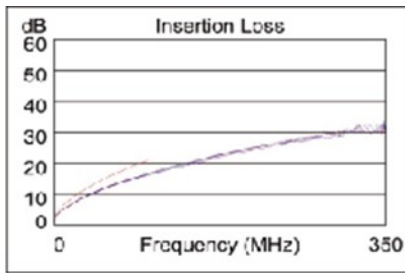

PRODUCT DIMENSION

CONSTRUCTION

<i>Description</i>	<i>Parameter</i>
Contact resistance(max)	20mΩ
Insulation resistance(min)	500MΩ
Return loss(dB)	5.8dB

Ningbo Doppler Communication Co., Ltd.

NO.19, BINHAISAN ROAD, HANGZHOU BAY NEW ZONE, NINGBO,ZHEJIANG PROVINCE,CHINA.315336

Ningbo Doppler Communication Co. Ltd. reserves the right to change specifications without prior notice

PRODUCT PERFORMANCE

Length (m), Limit 90.0	[Pair 78]	76.5
Prop. Delay (ns), Limit 498	[Pair 36]	376
Delay Skew (ns), Limit 44	[Pair 36]	6
Resistance (ohms)		N/A
Insertion Loss Margin (dB)		
Frequency (MHz)	[Pair 36]	100.0
Limit (dB)	[Pair 36]	21.0