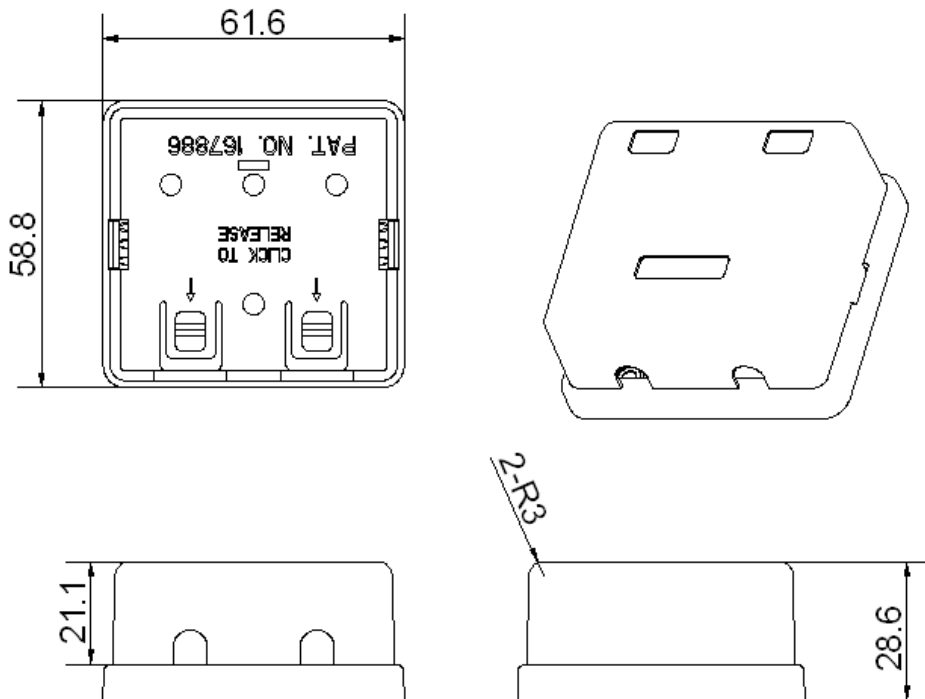

DESCRIPTION

Suitable for different kinds of modular jack installation, widely used in working area network cabling.

APPLICATION

- Bite type faceplate, easy to install
- Embedded surface box, easy to install; Panel surface with embedded charts and label positions
- for easy definition of data and voice terminal
- Available in 2-port surface mount box
- Made of high quality ABS&PC

PRODUCT DIMENSION

ORDER INFORMATION

Part No.	Description	Color	Inner Box	Carton	Carton measurement (L*W*H)	Weight
LOZ122	2-port surface Faceplate	White	N/A	250PCS	53cm× 31cm × 23cm	5.00KG

Ningbo Doppler Communication Co., Ltd.