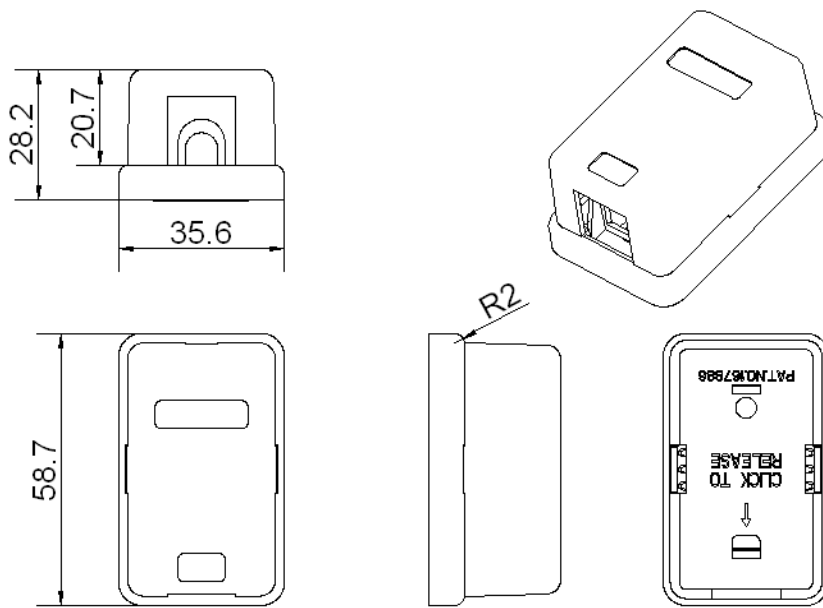

DESCRIPTION

Suitable for different kinds of modular jack installation, widely used in working area network cabling.

APPLICATION

- Bite type faceplate, easy to install
- Embedded surface box, easy to install; Panel surface with embedded charts and label positions
- for easy definition of data and voice terminal
- Available in 1-port surface mount box
- Made of high quality ABS&PC

PRODUCT DIMENSION

ORDER INFORMATION

Part No.	Description	Color	Inner Box	Carton	Carton measurement (L*W*H)	Weight
LOZ121	1-port surface Faceplate	White	N/A	250PCS	53cm× 31cm × 23cm	5.00KG

Ningbo Doppler Communication Co., Ltd.