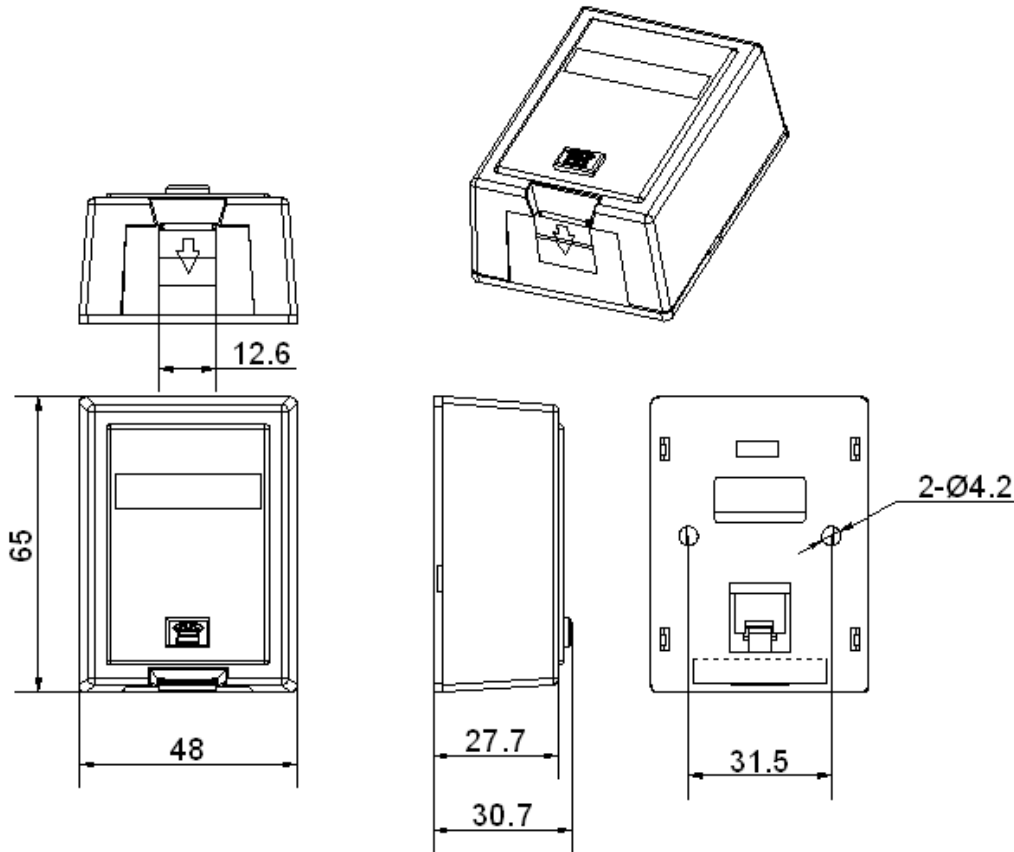

## **APPLICATION**

- Bite type faceplate, easy to install
- Embedded surface box, easy to install; Panel surface with embedded charts and label positions
- For easy definition of data and voice terminal
- Available in 1-port surface mount box
- Made of high quality ABS&PC

**PRODUCT DIMENSION**

**ORDER INFORMATION**

Part No.	Description	Color	Inner Box	Carton	Carton measurement (L*W*H)	Weight
LOZ101	1-port surface Faceplate	White	N/A	250PCS	53cm× 31cm × 23cm	5.00KG

Ningbo Doppler Communication Co., Ltd.