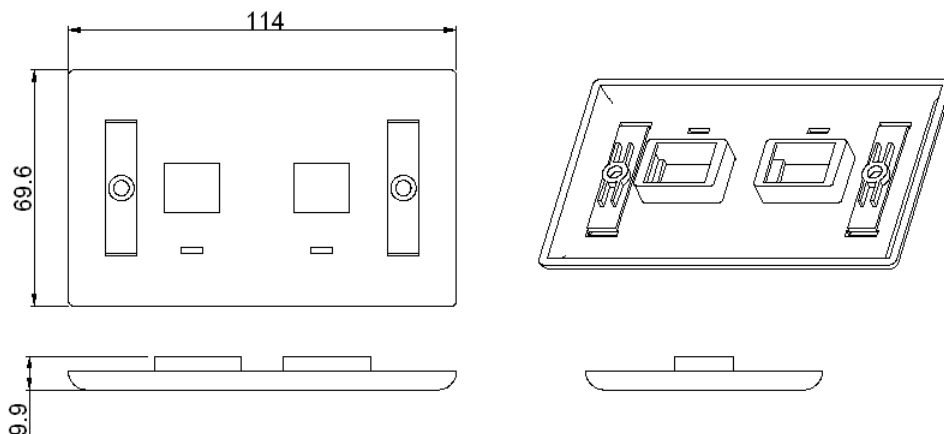

PRODUCT DIMENSION

LOS101

LOS102

LOH103

Ningbo Doppler Communication Co., Ltd.

No.86 Fengyi Road, Economic Development Zone, Yuyao Zhejiang 315400

Ningbo Doppler Communication Co. Ltd. reserves the right to change specifications without prior notice