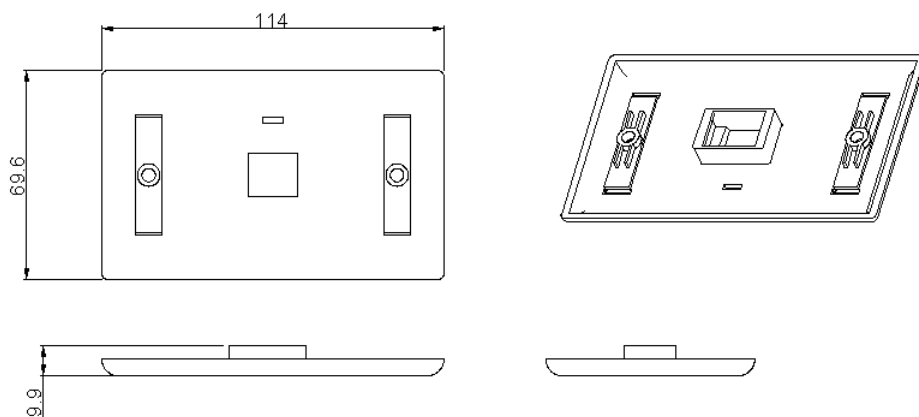

PRODUCT DIMENSION

LOS101